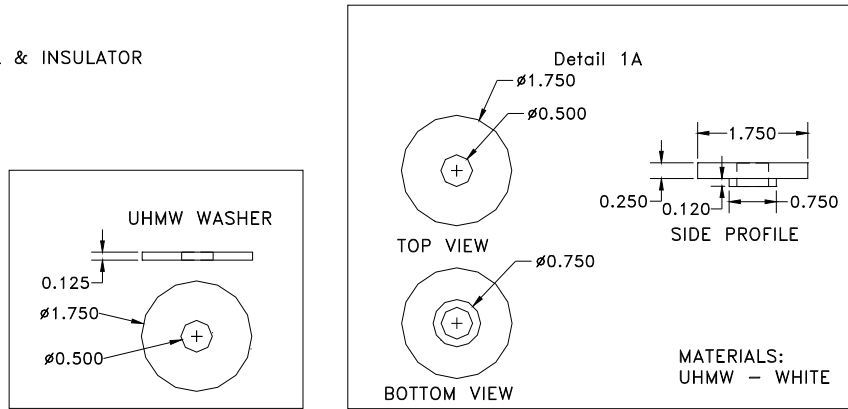

GENERAL CELL SIDE PROFILE

SIDE VIEW

ALL MEASUREMENTS IN INCHES
SHEET 1 OF 4

CELL BREAK OUT

PEDESTAL & INSULATOR
GENERAL SETUP DETAILS

SIDE VIEW

SHEET 3 of 4

PEDESTAL & INSULATOR
DETAILS