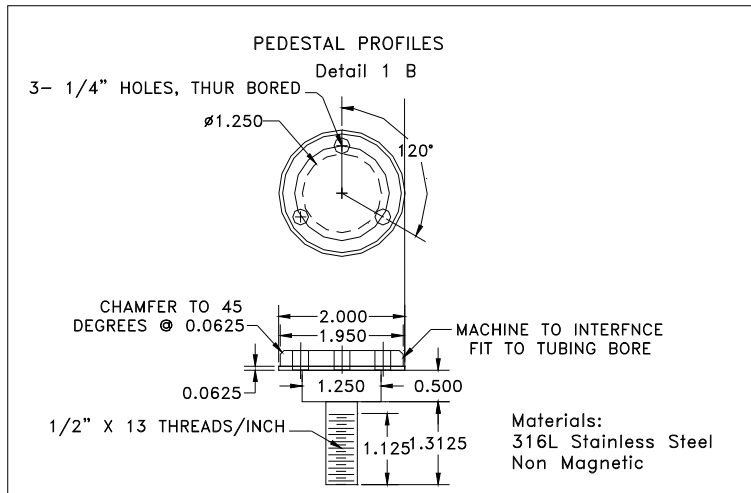

GENERAL CELL SIDE PROFILE

SIDE VIEW

ALL MEASUREMENTS IN INCHES
SHEET 1 OF 4

CELL BREAK OUT

PEDESTAL & INSULATOR
GENERAL SETUP DETAILS

SIDE VIEW

SHEET 3 of 4

PEDESTAL & INSULATOR
DETAILS